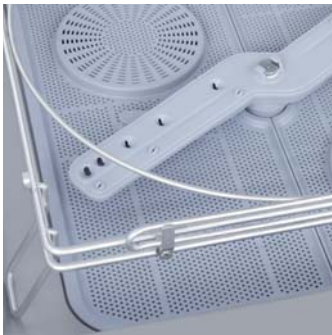

niagara 82

Hood dishwashers with 50x50 cm rack and door opening of 46.5 cm. Thanks to the large capacity of the wash tank, this machine can wash both Gastronorm and Euronorm trays (53x32 cm).

The hood can be installed in line or as a corner unit without the need for additional components. Our wide range of tables and accessories of different types and dimensions allows you to personalise the washing zone to suit your specific requirements.

The versatility of the machine is enhanced by four specialised programmes, which range from a specific glass washing cycle (ProGlass) to a programme for heavily soiled items (ProLong). Standard equipment comprises a plate rack, a universal rack and a cutlery insert.

Specialised programmes: **ProGlass, ProWater, ProLong, ProEco.**

Available versions: see tables on pages 14-15.